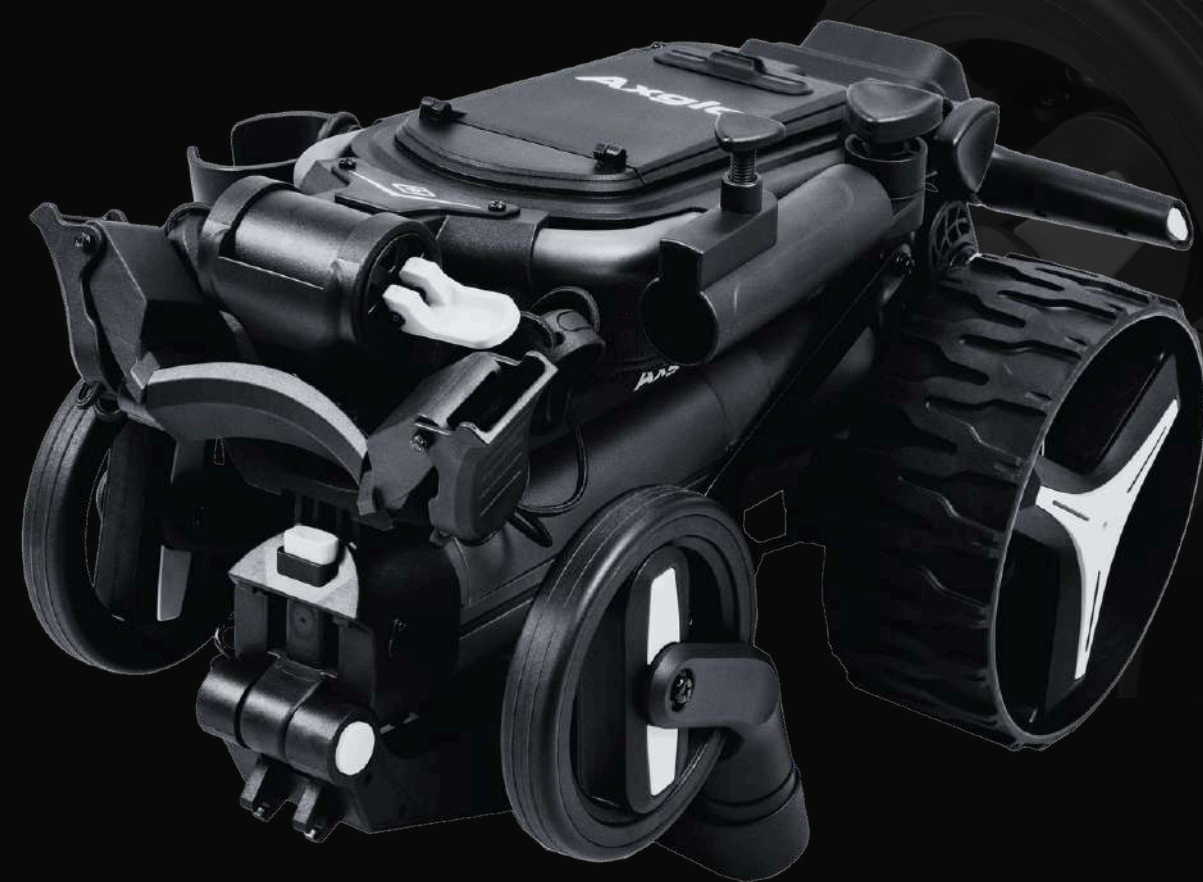

SPECIFICATION

Voltage: 24V

Motors: 180W (90W x 2)

Lithium Battery Capacity: 10500mAh

Material: Aluminum

Warranty: 2 Years

Folding Size: 64cm (L) x 42cm (W) x 38cm (H)

Weight: 14kg without Battery

Weight: 16kg with Battery