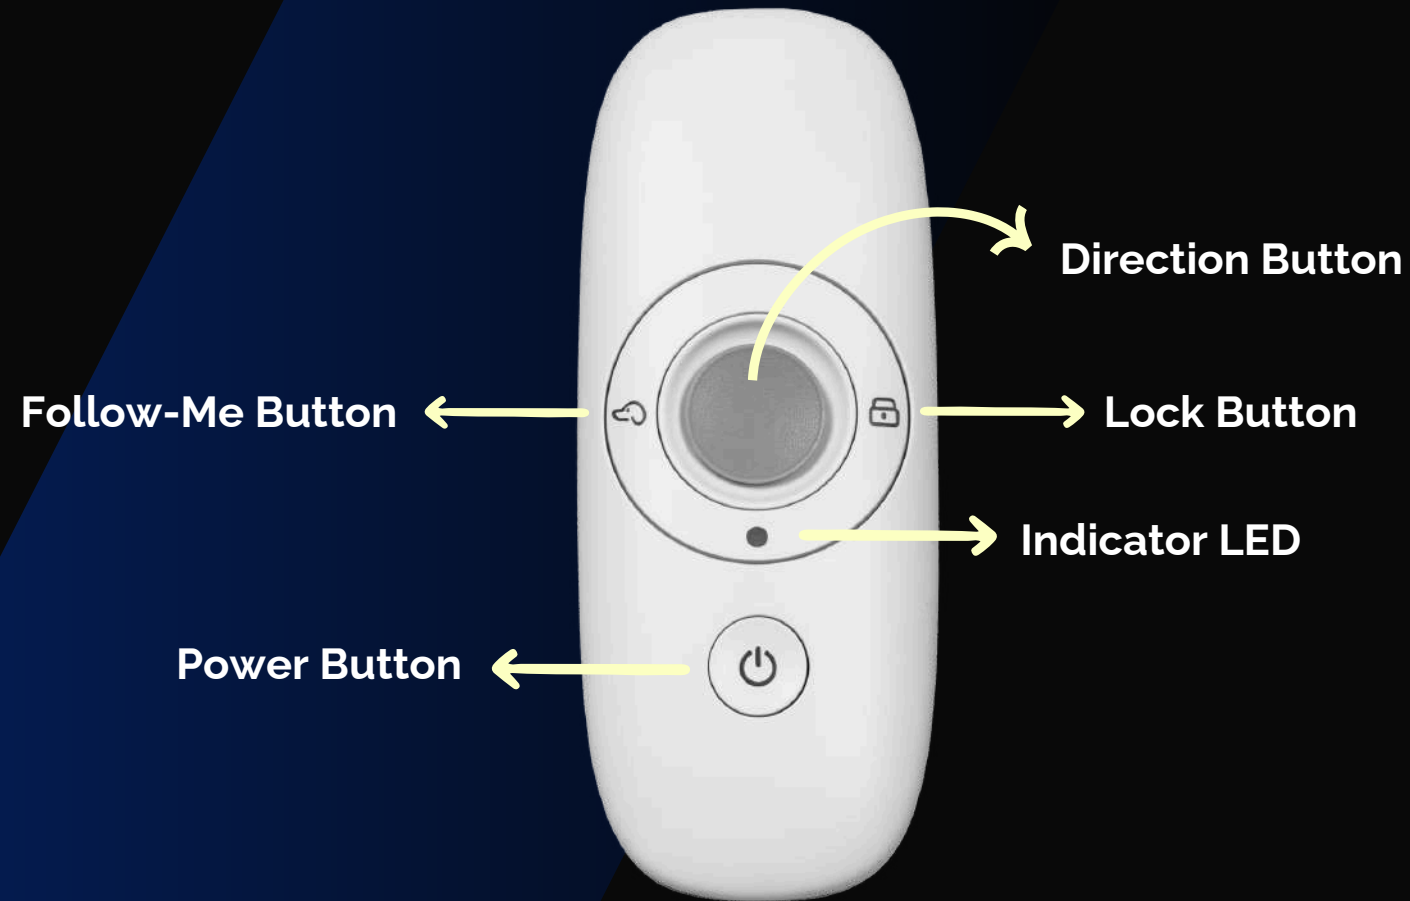

Power-Assist

Makes pushing easier

Cruise

Maintains a steady speed

Manual

Traditional push-cart mode

Bluetooth Indication

Speed Indication

Power-Assisted Speed Control Mode Indication

Follow Mode Indication

Remote Control Mode Indication

Battery Level Indication

Lock Mode Indication

Left & Right Power-Assisted Control

Power Switch

USB Charging Port

SCREEN INDICATIONS GUIDE

REMOTE CONTROL MADE SIMPLE

Gives you full control of the e5 cart with Follow-Me, cruise, directional functions, and simple operation.

TAKE CONTROL WITH CUSTOM APP SETTINGS

Tailor speed, distance, and directional settings. Create profiles that match your personal preferences.

UNMATCHED STABILITY: 40° SLOPE PERFORMANCE

Patent 40° Anti-Tipping Technology
Climbs slopes up to 40° without tipping—no stabilizer wheel needed.

POWERFUL ALL-TERRAIN MOTORS

Climb hills and cruise over rough terrain
with ease and control with dual 90W
motor power.